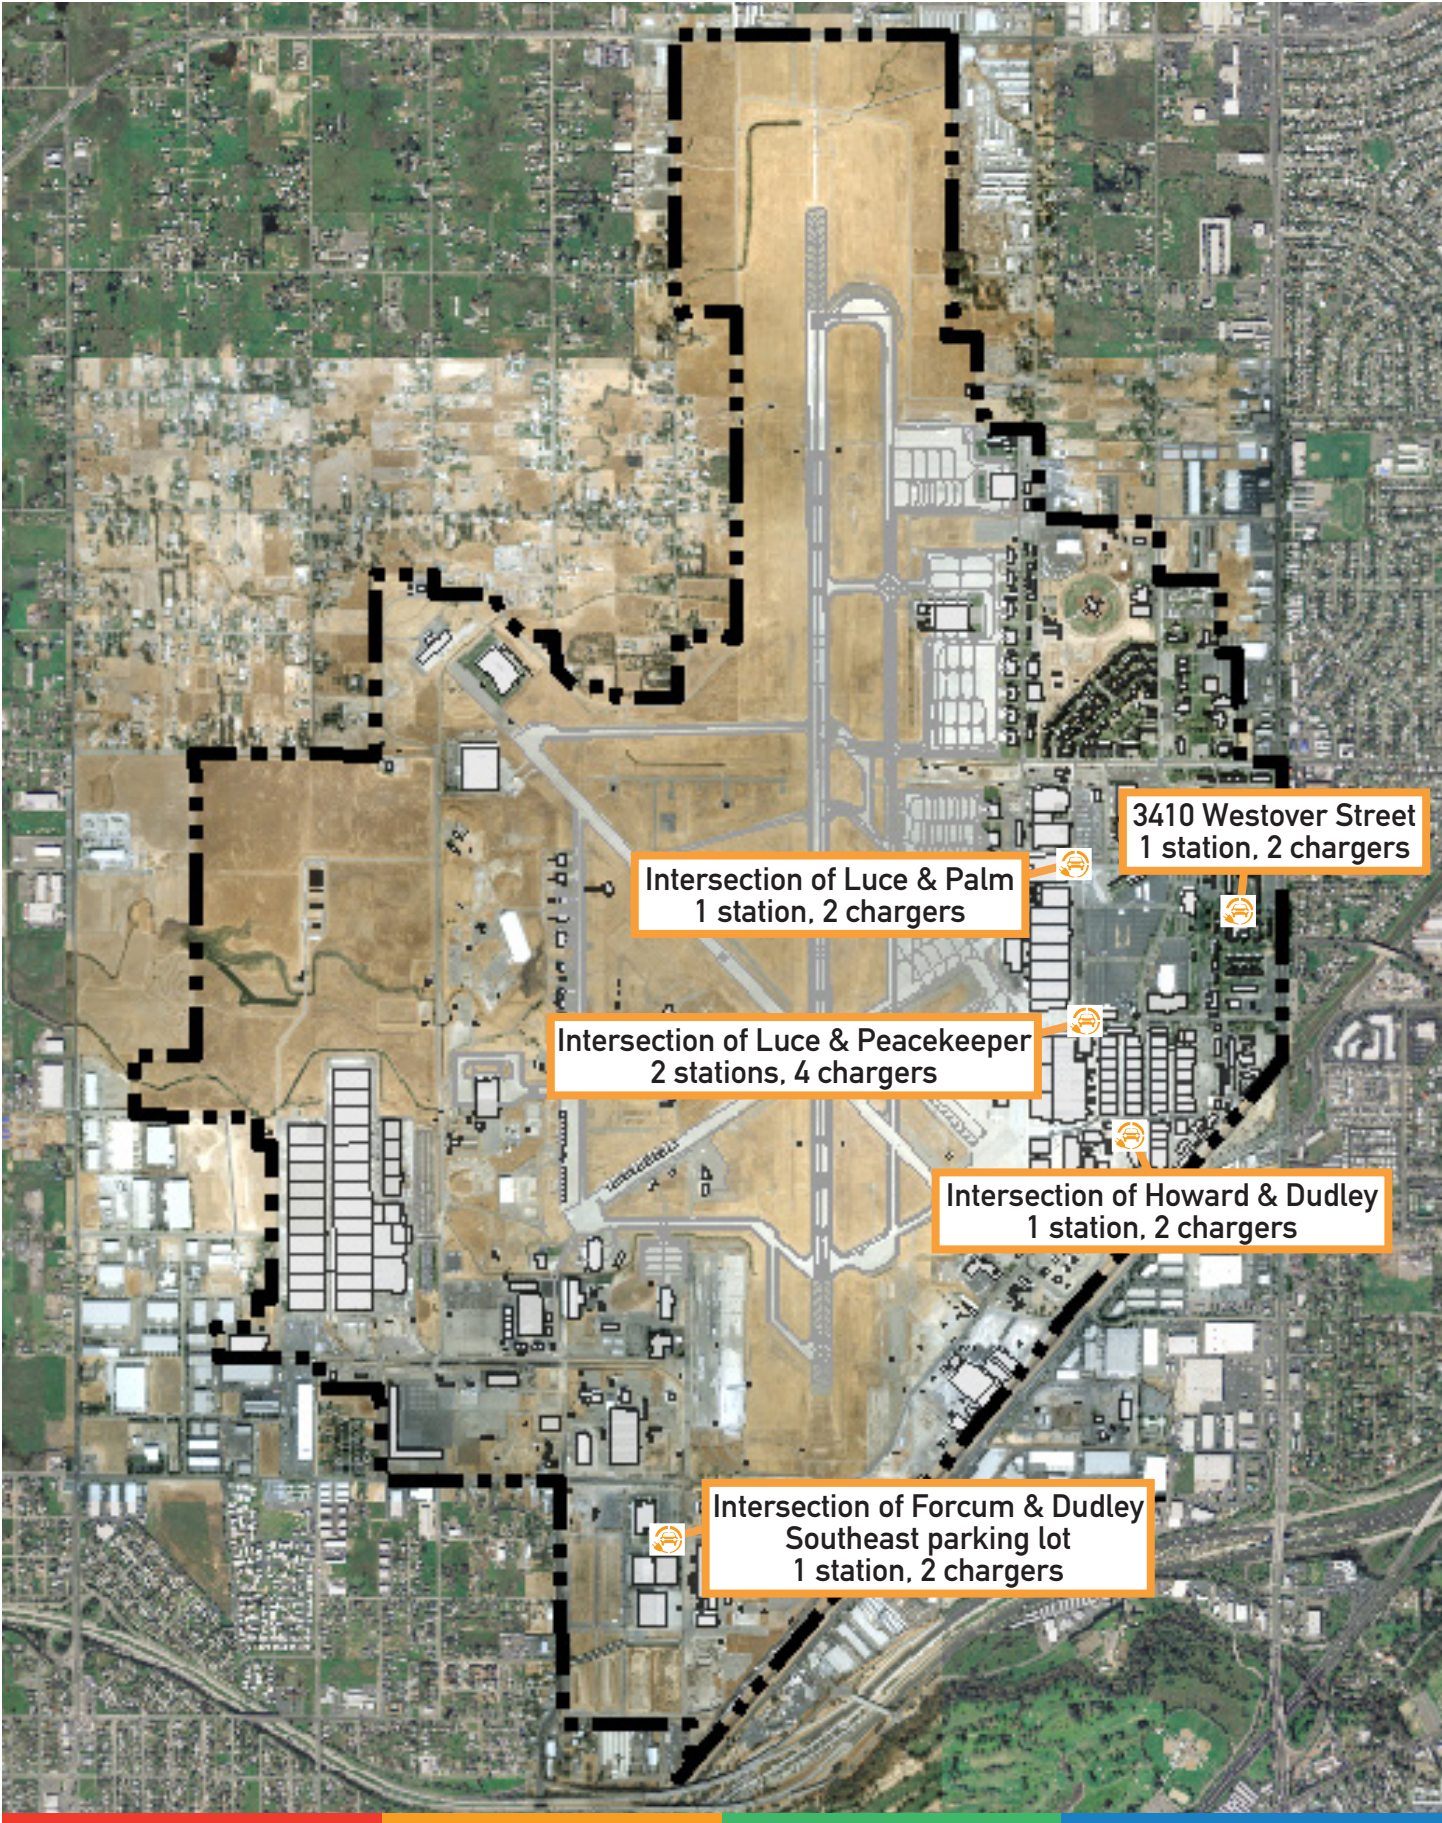

McClellan Park

Transportation Management Association

Intersection of Luce & Palm
1 station, 2 chargers

3410 Westover Street
1 station, 2 chargers

Intersection of Luce & Peacekeeper
2 stations, 4 chargers

Intersection of Howard & Dudley
1 station, 2 chargers

Intersection of Forcum & Dudley
Southeast parking lot
1 station, 2 chargers